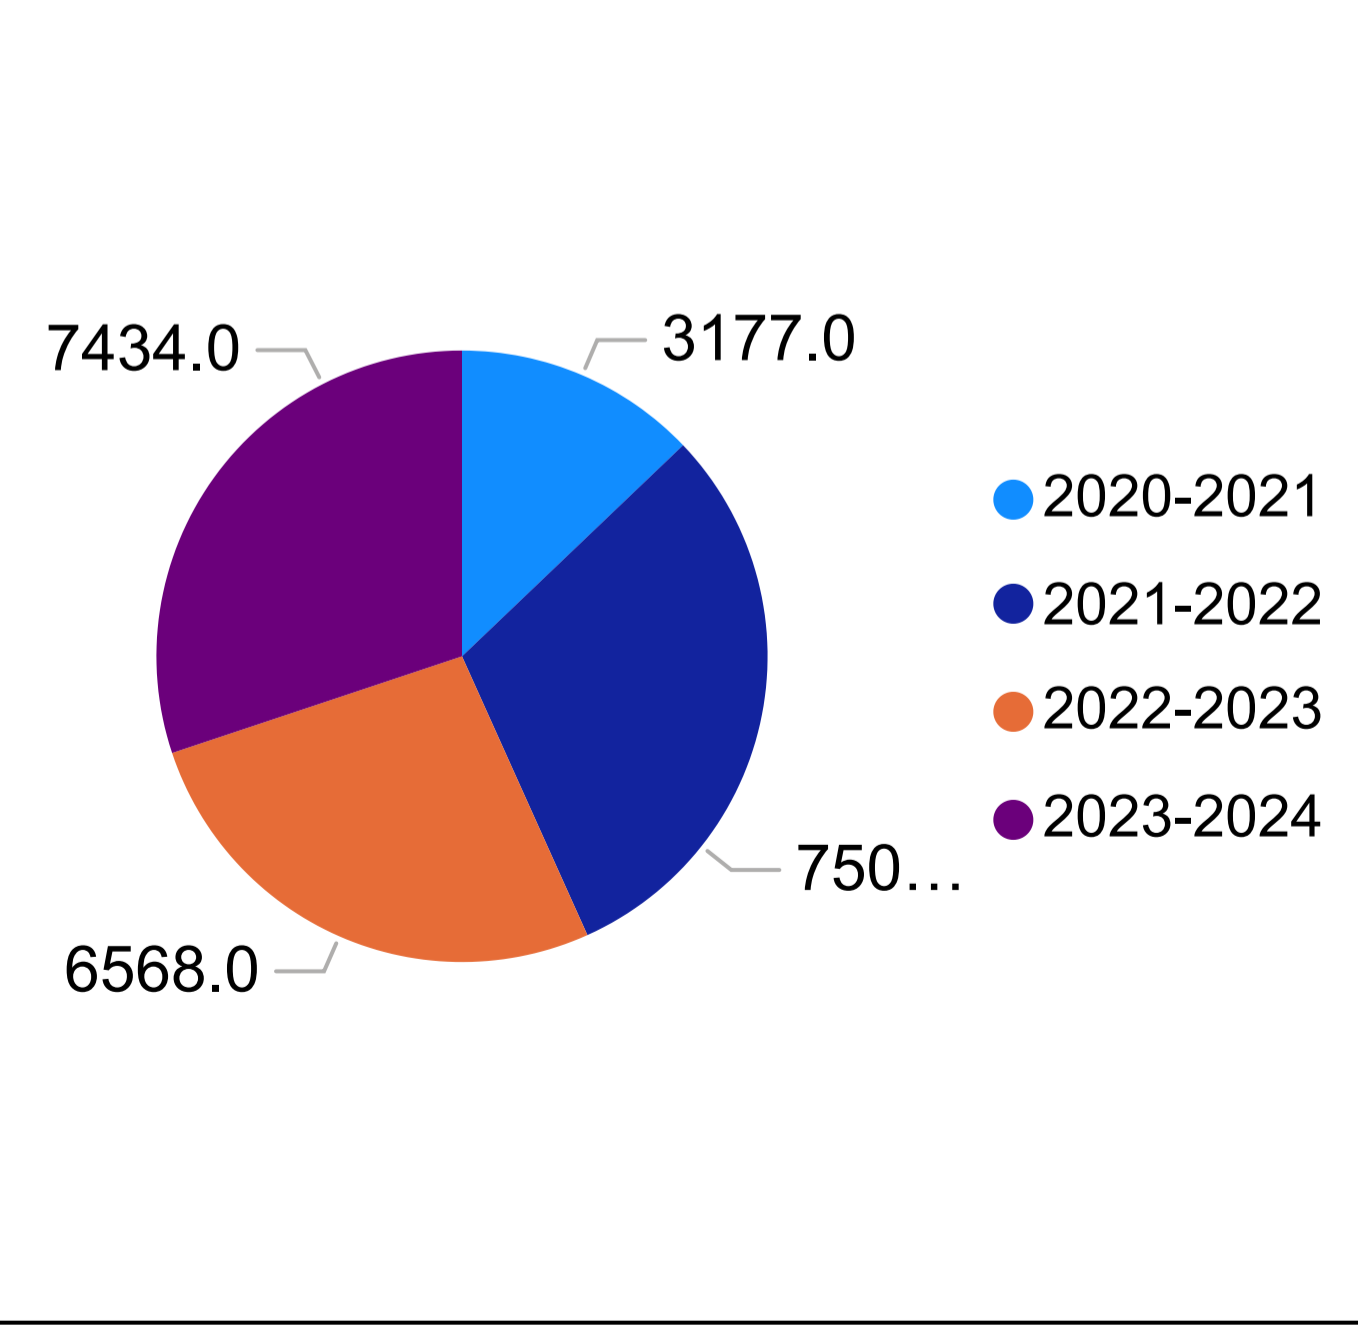

Sessions by Primary Category for Different Years

● 2020-2021 ● 2021-2022 ● 2022-2023 ● 2023-2024

- Dashboard
- Sessions by Primary...
- Sessions by Organisation..
- Sessions Comparision**
- New Users by Primary...
- New Users by Organisation

Primary_Category

All

2019-2020 Sessions	3177
2020-2021 Sessions	7502
2021-2022 Sessions	6568
2022-2023 Sessions	7434

Sessions by Organisation for Different Years

● Sum of Sessions ● Sum of Sessions ● Sum of Sessions ● Sum of Sessions

Organisation Name

All

Different Year Sessions

2019-2020	2020-2021	2021-2022	2022-2023
2251	5594	2432	2735
Sum of New Users	Sum of New Users	Sum of New Users	Sum of New users

New Users by Primary Category

Dashboard
Sessions by Primary...
Sessions by Organisatio...
Sessions Comparision
New Users by Primary...
New Users by Organisation