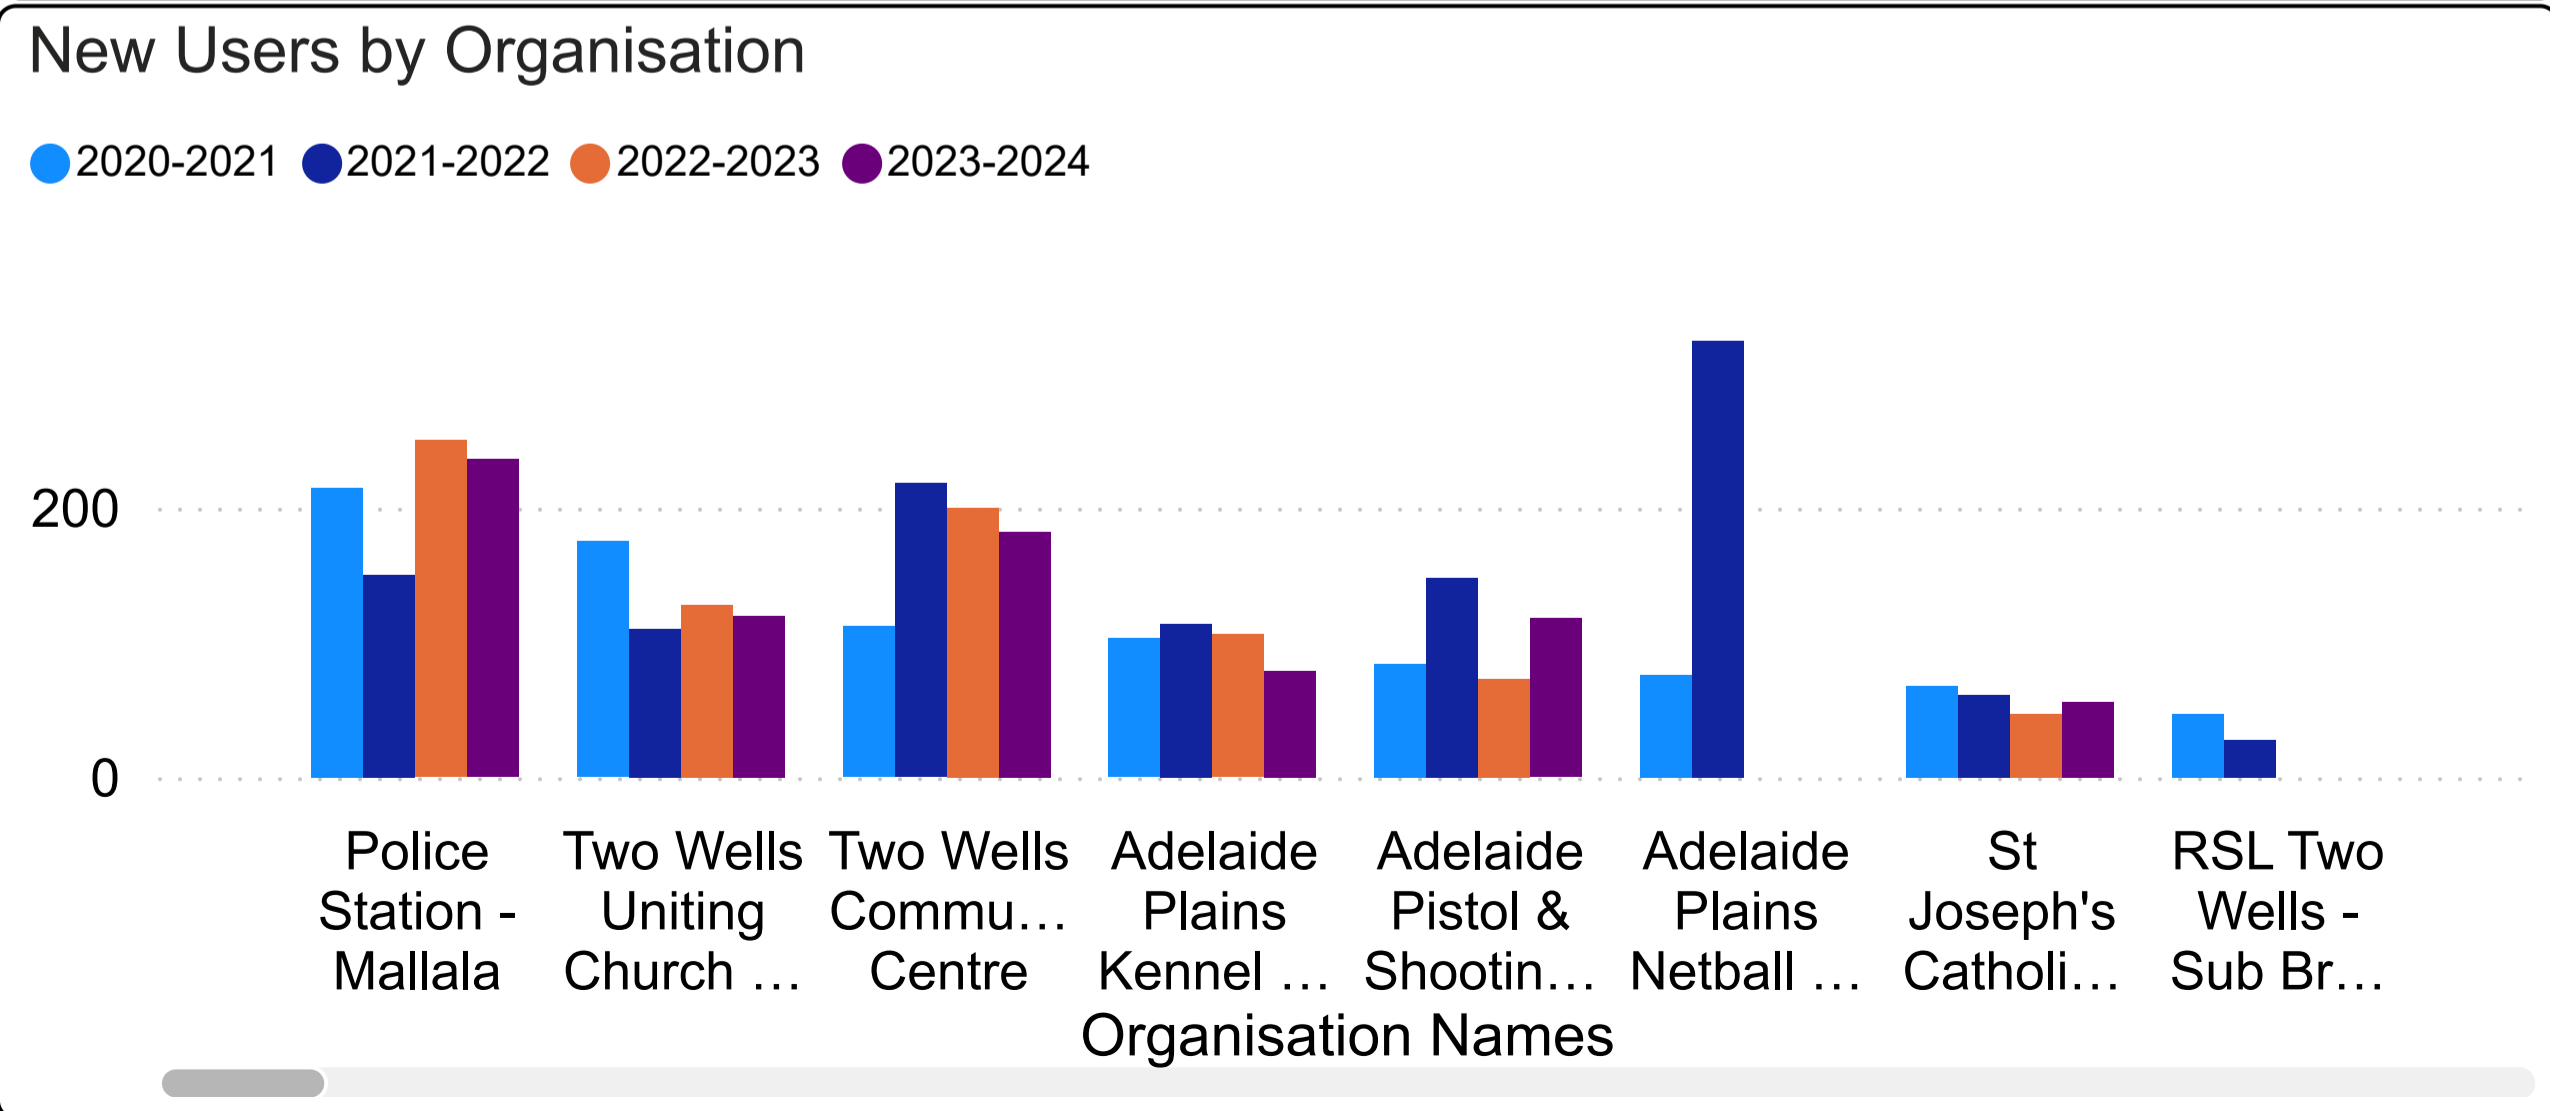

Dashboard for Sessions and New Users

Dashboard

Sessions by Primary Category...

Sessions by Organisation by...

Sessions Comparison

New Users by Primary Category

New Users by Organisation

2019-2020 Sessions 3177	2020-2021 Sessions 7502	2021-2022 Sessions 6568	2022-2023 Sessions 7434	2019-2020 New Users 2251	2020-2021 New Users 5594	2021-2022 New Users 2432	2022-2023 New Users 2735	Primary Category, Organisation All ▼
-----------------------------------	-----------------------------------	-----------------------------------	-----------------------------------	------------------------------------	------------------------------------	------------------------------------	------------------------------------	--

Sessions By Primary Category for Different Years

Dashboard

Sessions by Primary Category for Different..

Sessions by Organisation by Different Years

Sessions Comparision

New Users by Primary Category

New Users by Organisation