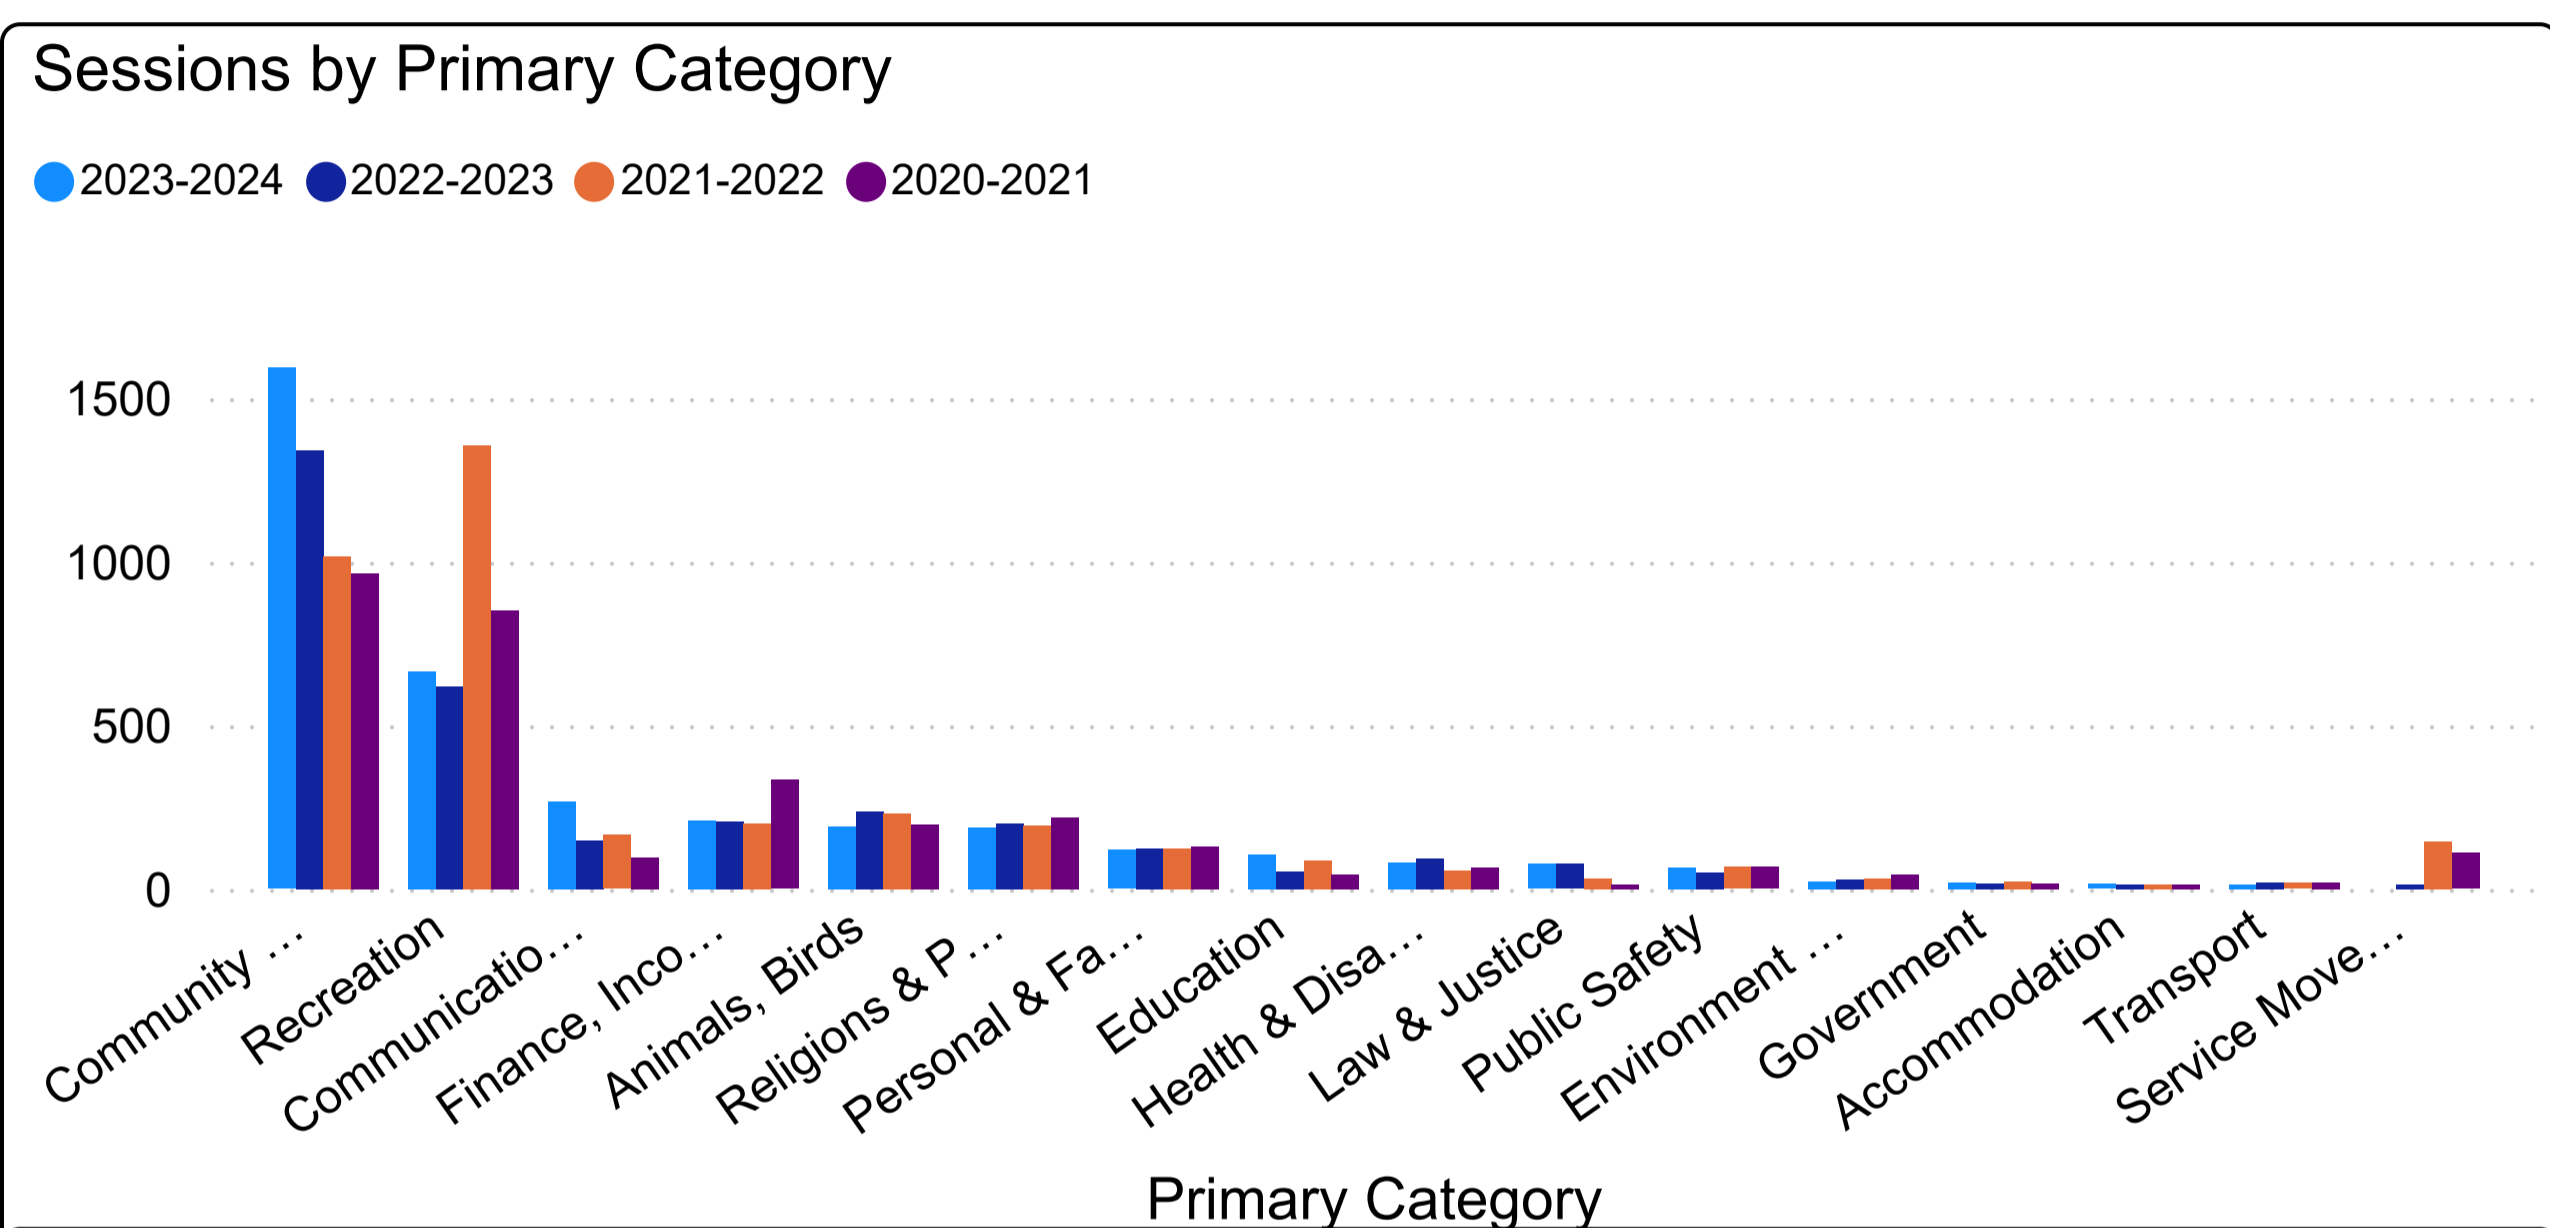

Dashboard for Sessions and New Users

Dashboard

Sessions by Primary Category...

Sessions by Organisation by...

Sessions Comparison

New Users by Primary Category

New Users by Organisation

2019-2020 Sessions 3177	2020-2021 Sessions 7502	2021-2022 Sessions 6568	2022-2023 Sessions 7434	2019-2020 New Users 2251	2020-2021 New Users 5594	2021-2022 New Users 2432	2022-2023 New Users 2735	Primary Category, Organisation All ▼
-----------------------------------	-----------------------------------	-----------------------------------	-----------------------------------	------------------------------------	------------------------------------	------------------------------------	------------------------------------	--

Sessions By Primary Category for Different Years

Dashboard

Sessions by Primary Category for Different..

Sessions by Organisation by Different Years

Sessions Comparision

New Users by Primary Category

New Users by Organisation