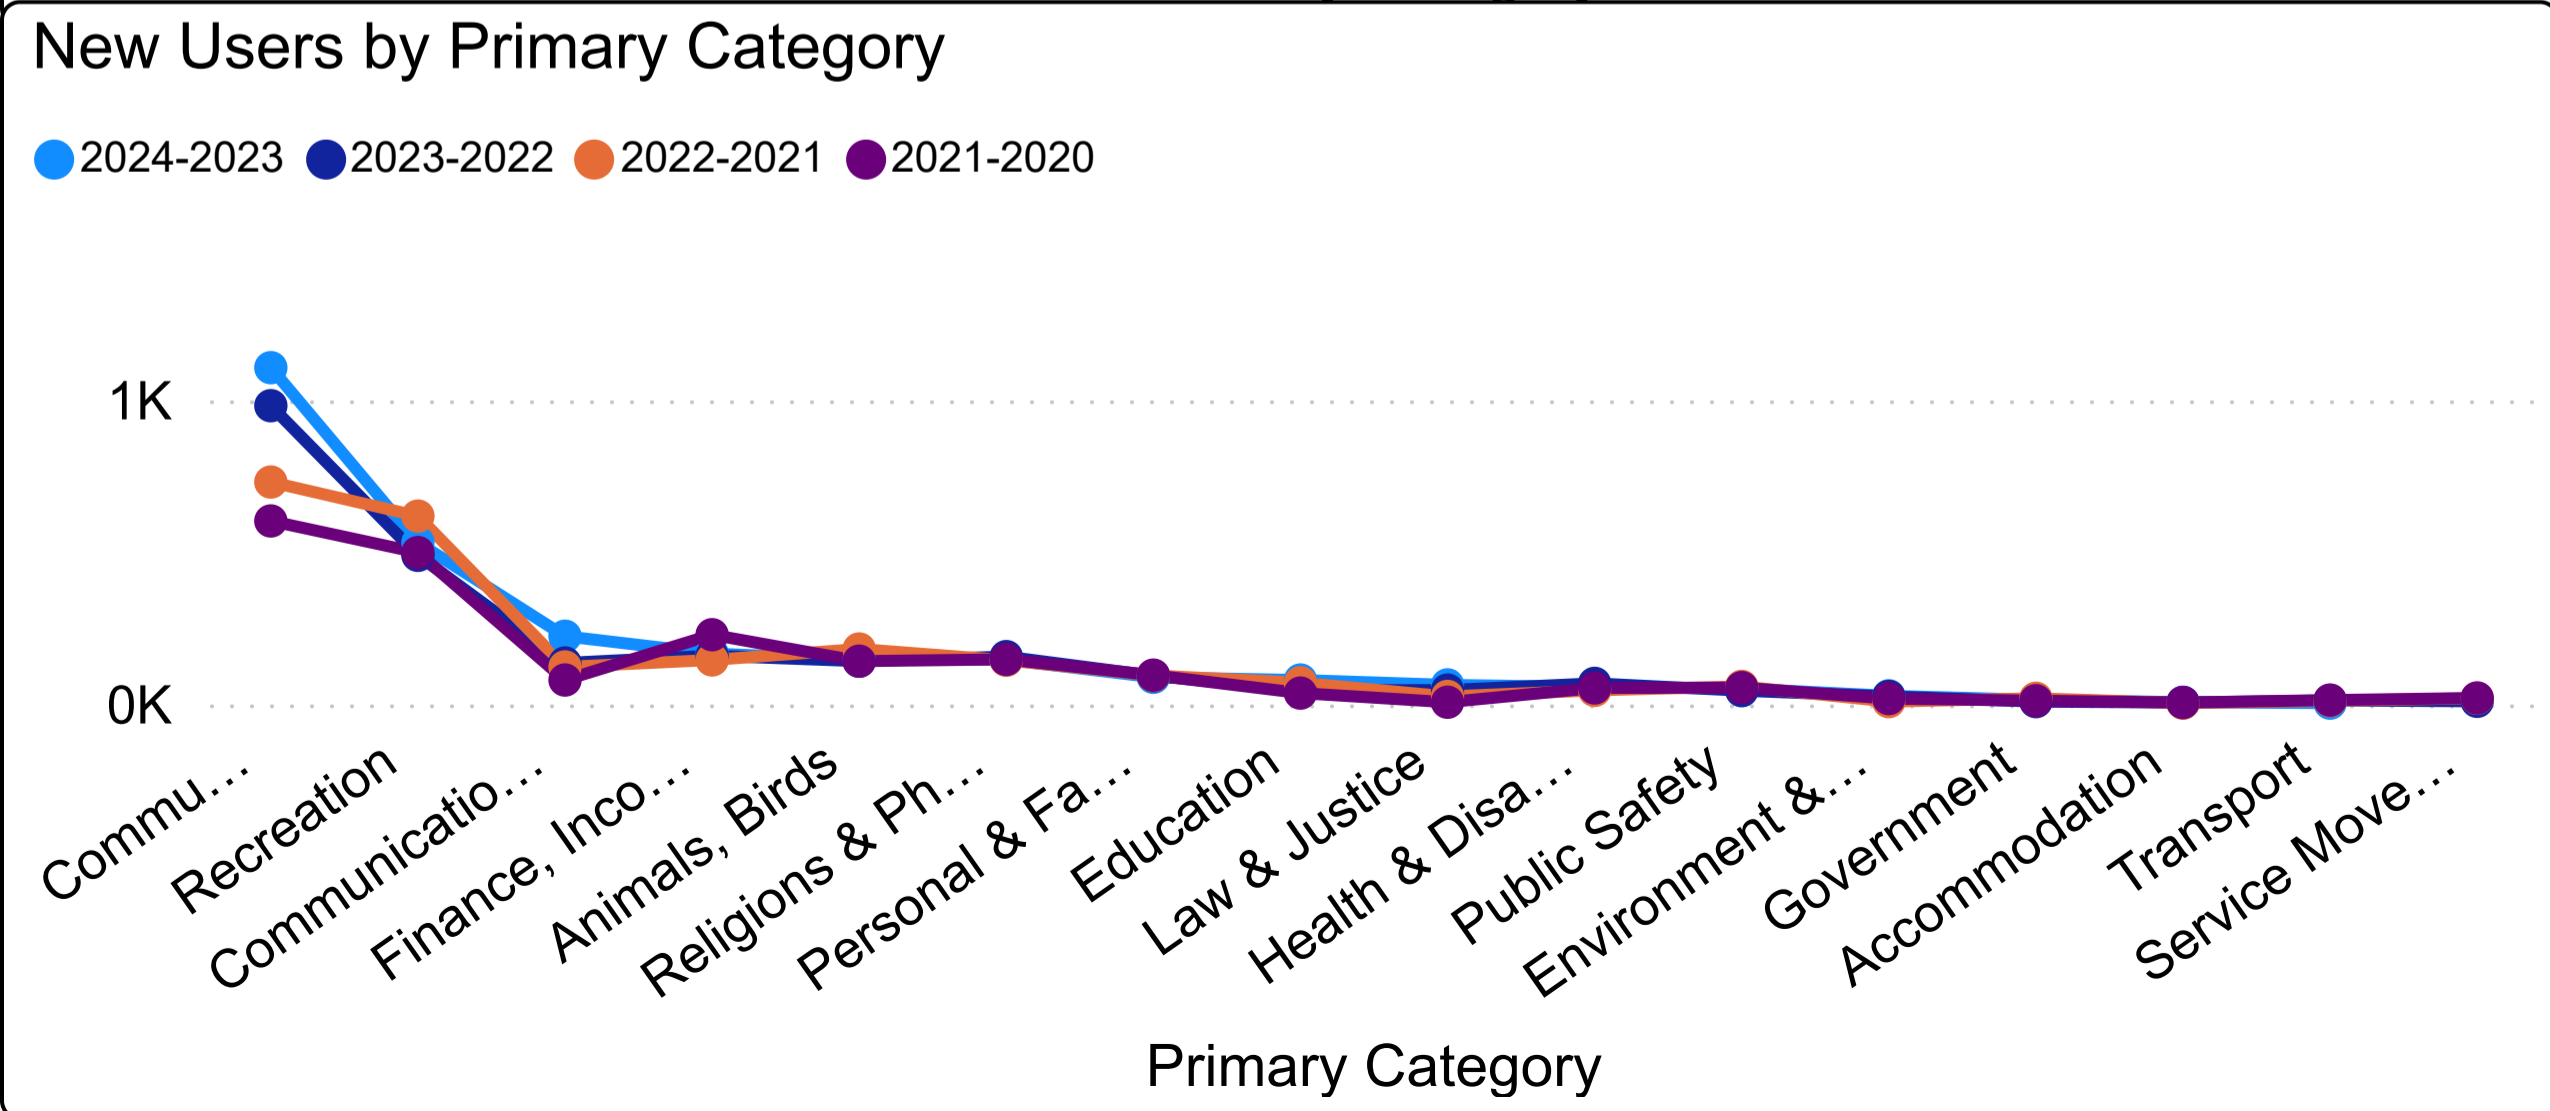

Dashboard for Sessions and New Users

Dashboard

Sessions by Primary Category...

Sessions by Organisation by...

Sessions Comparison

New Users by Primary Category

New Users by Organisation

2019-2020 Sessions 3177	2020-2021 Sessions 7502	2021-2022 Sessions 6568	2022-2023 Sessions 7434	2019-2020 New Users 2251	2020-2021 New Users 5594	2021-2022 New Users 2432	2022-2023 New Users 2735	Primary Category, Organisation All ▼
-----------------------------------	-----------------------------------	-----------------------------------	-----------------------------------	------------------------------------	------------------------------------	------------------------------------	------------------------------------	--

Sessions By Primary Category for Different Years

Dashboard

Sessions by Primary Category for Different..

Sessions by Organisation by Different Years

Sessions Comparision

New Users by Primary Category

New Users by Organisation