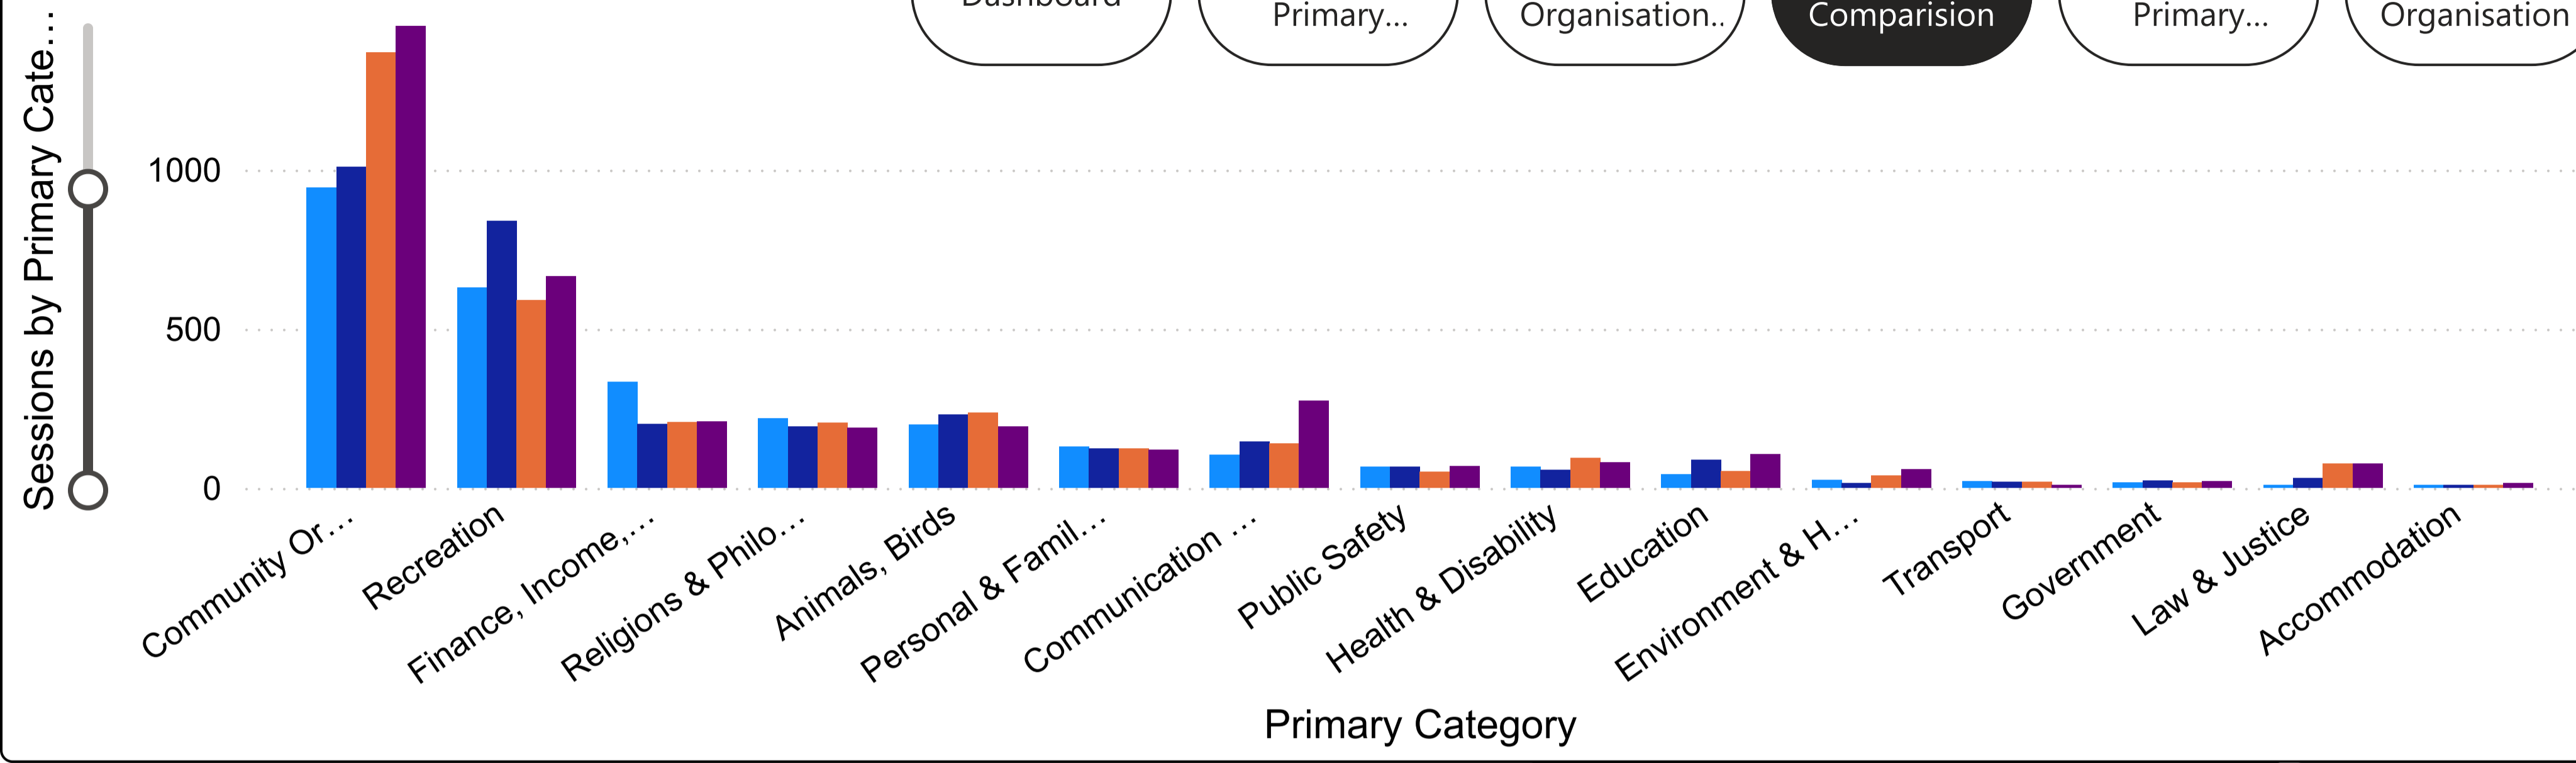

Sessions by Primary Category for Different Years

● 2023-2024 ● 2022-2023 ● 2021-2022 ● 2020-2021

Sessions by Organisation for Different Years

● 2020-2021
 ● 2021-2022
 ● 2022-2023
 ● 2023-2024

- Dashboard
- Sessions by Primary...
- Sessions by Organisatio...
- Sessions Comparision
- New Users by Primary...
- New Users by Organisation

Sessions by Organisation

400
300
200
100
0

Organisation Names

Primary_Category

- Accommodation
- Animals, Birds
- Communication & Infor...
- Community Organisatio...
- Education
- Environment & Heritage
- Finance, Income, Busin...
- Government
- Health & Disability
- Law & Justice
- Personal & Family Supp...
- Public Safety
- Recreation
- Religions & Philosophies
- Transport

Sessions by Primary Category for Different Years

● 2020-2021 ● 2021-2022 ● 2022-2023 ● 2023-2024

- Dashboard
- Sessions by Primary...
- Sessions by Organisation..
- Sessions Comparision**
- New Users by Primary...
- New Users by Organisation

Primary_Category

All

2019-2020 Sessions	3177
2020-2021 Sessions	7502
2021-2022 Sessions	6568
2022-2023 Sessions	7434

Sessions by Organisation for Different Years

● Sum of Sessions ● Sum of Sessions ● Sum of Sessions ● Sum of Sessions