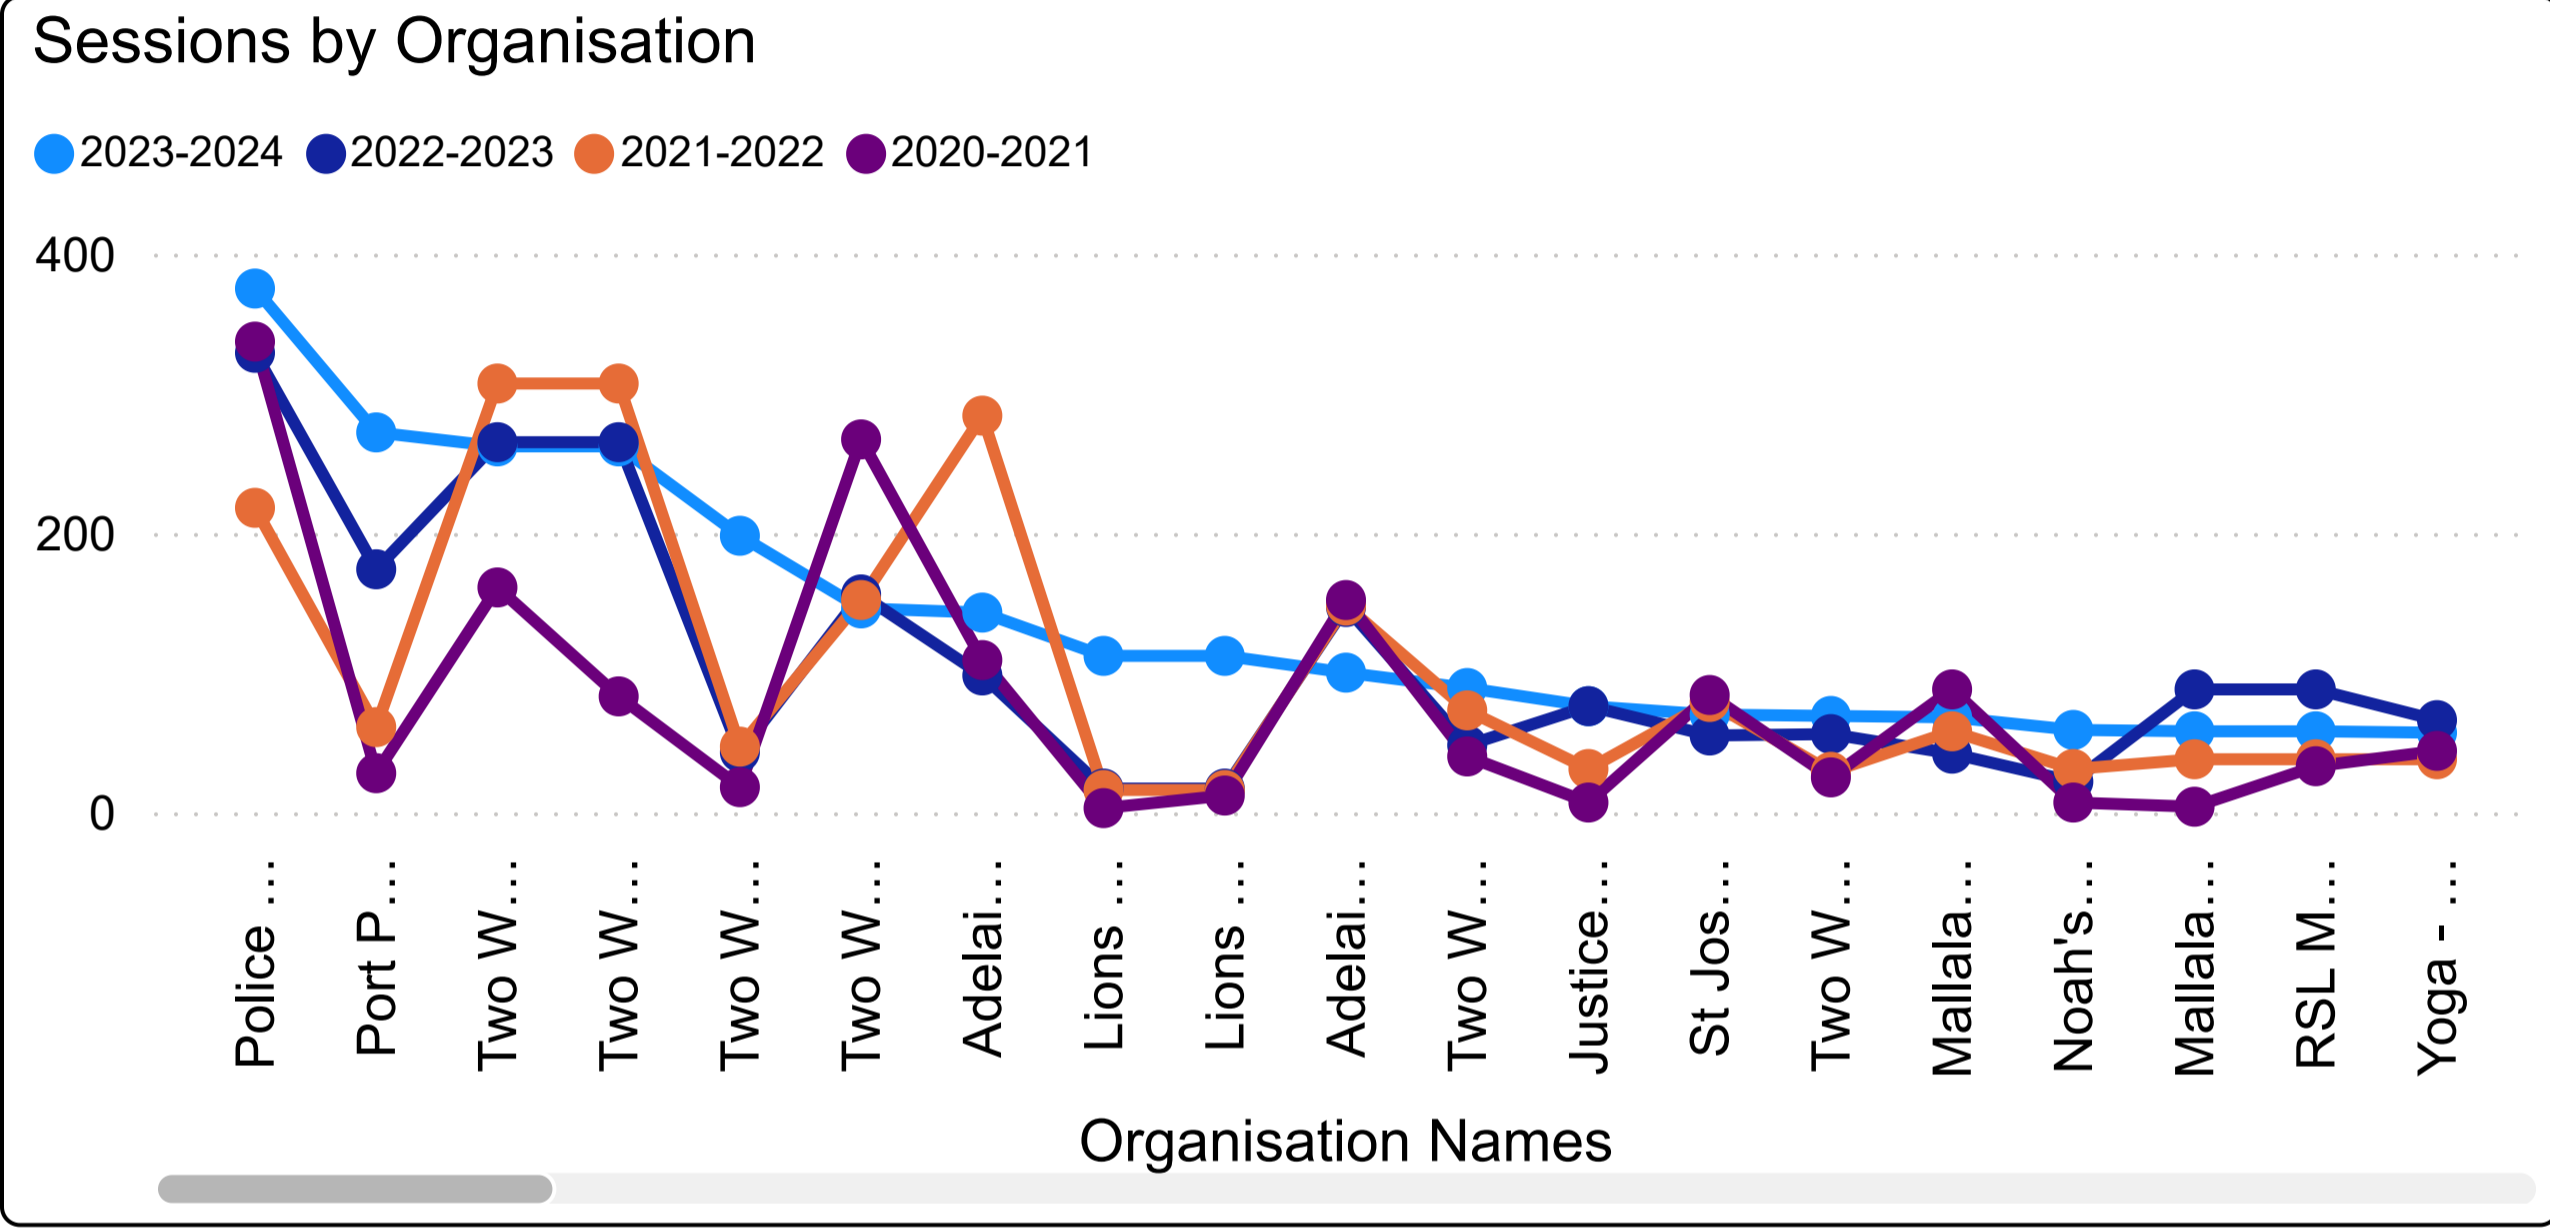

Dashboard for Sessions and New Users

Dashboard

Sessions by Primary Category...

Sessions by Organisation by...

Sessions Comparison

New Users by Primary Category

New Users by Organisation

2019-2020 Sessions 3177	2020-2021 Sessions 7502	2021-2022 Sessions 6568	2022-2023 Sessions 7434	2019-2020 New Users 2251	2020-2021 New Users 5594	2021-2022 New Users 2432	2022-2023 New Users 2735	Primary Category, Organisation All ▼
-----------------------------------	-----------------------------------	-----------------------------------	-----------------------------------	------------------------------------	------------------------------------	------------------------------------	------------------------------------	--

Sessions By Primary Category for Different Years

Dashboard

Sessions by Primary Category for Different..

Sessions by Organisation by Different Years

Sessions Comparision

New Users by Primary Category

New Users by Organisation

Organisation Name

All

Different Year Sessions

2019-2020	2020-2021	2021-2022	2022-2023
2251	5594	2432	2735
Sum of New Users	Sum of New Users	Sum of New Users	Sum of New users

New Users by Primary Category

Dashboard
Sessions by Primary...
Sessions by Organisatio...
Sessions Comparision
New Users by Primary...
New Users by Organisation