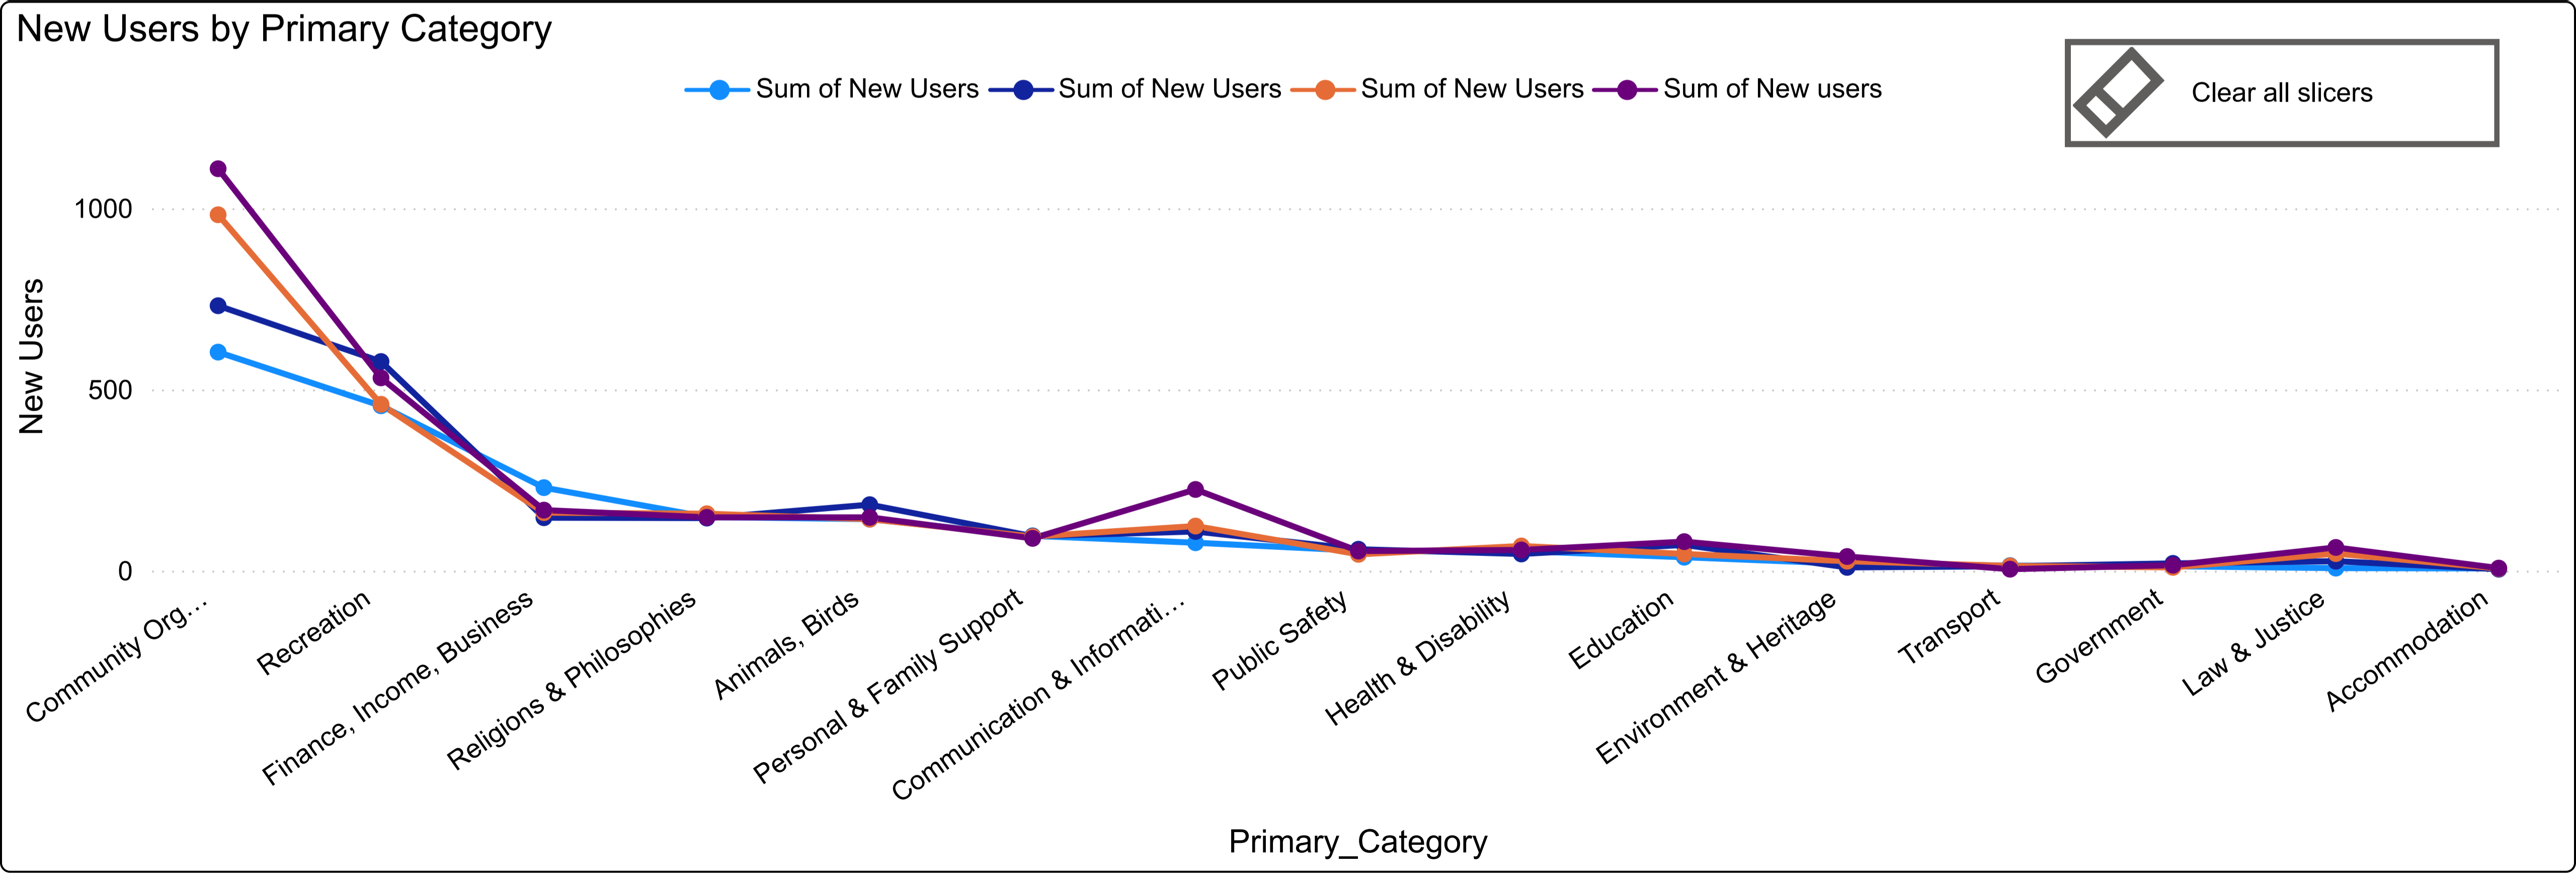

2019-2020	2020-2021	2021-2022	2022-2023
2251	5594	2432	2735
Sum of New Users	Sum of New Users	Sum of New Users	Sum of New users

New Users by Primary Category

Dashboard
Sessions by Primary...
Sessions by Organisatio...
Sessions Comparision
New Users by Primary...
New Users by Organisation

Primary_Category

Select all	Accommodation	Communication & Information Services	Education	Finance, Income, Business	Health & Disability	Personal & Family Support	Recreation	Transport
(Blank)	Animals, Birds	Community Organisation & Development	Environment & Heritage	Government	Law & Justice	Public Safety	Religions & Philosophies