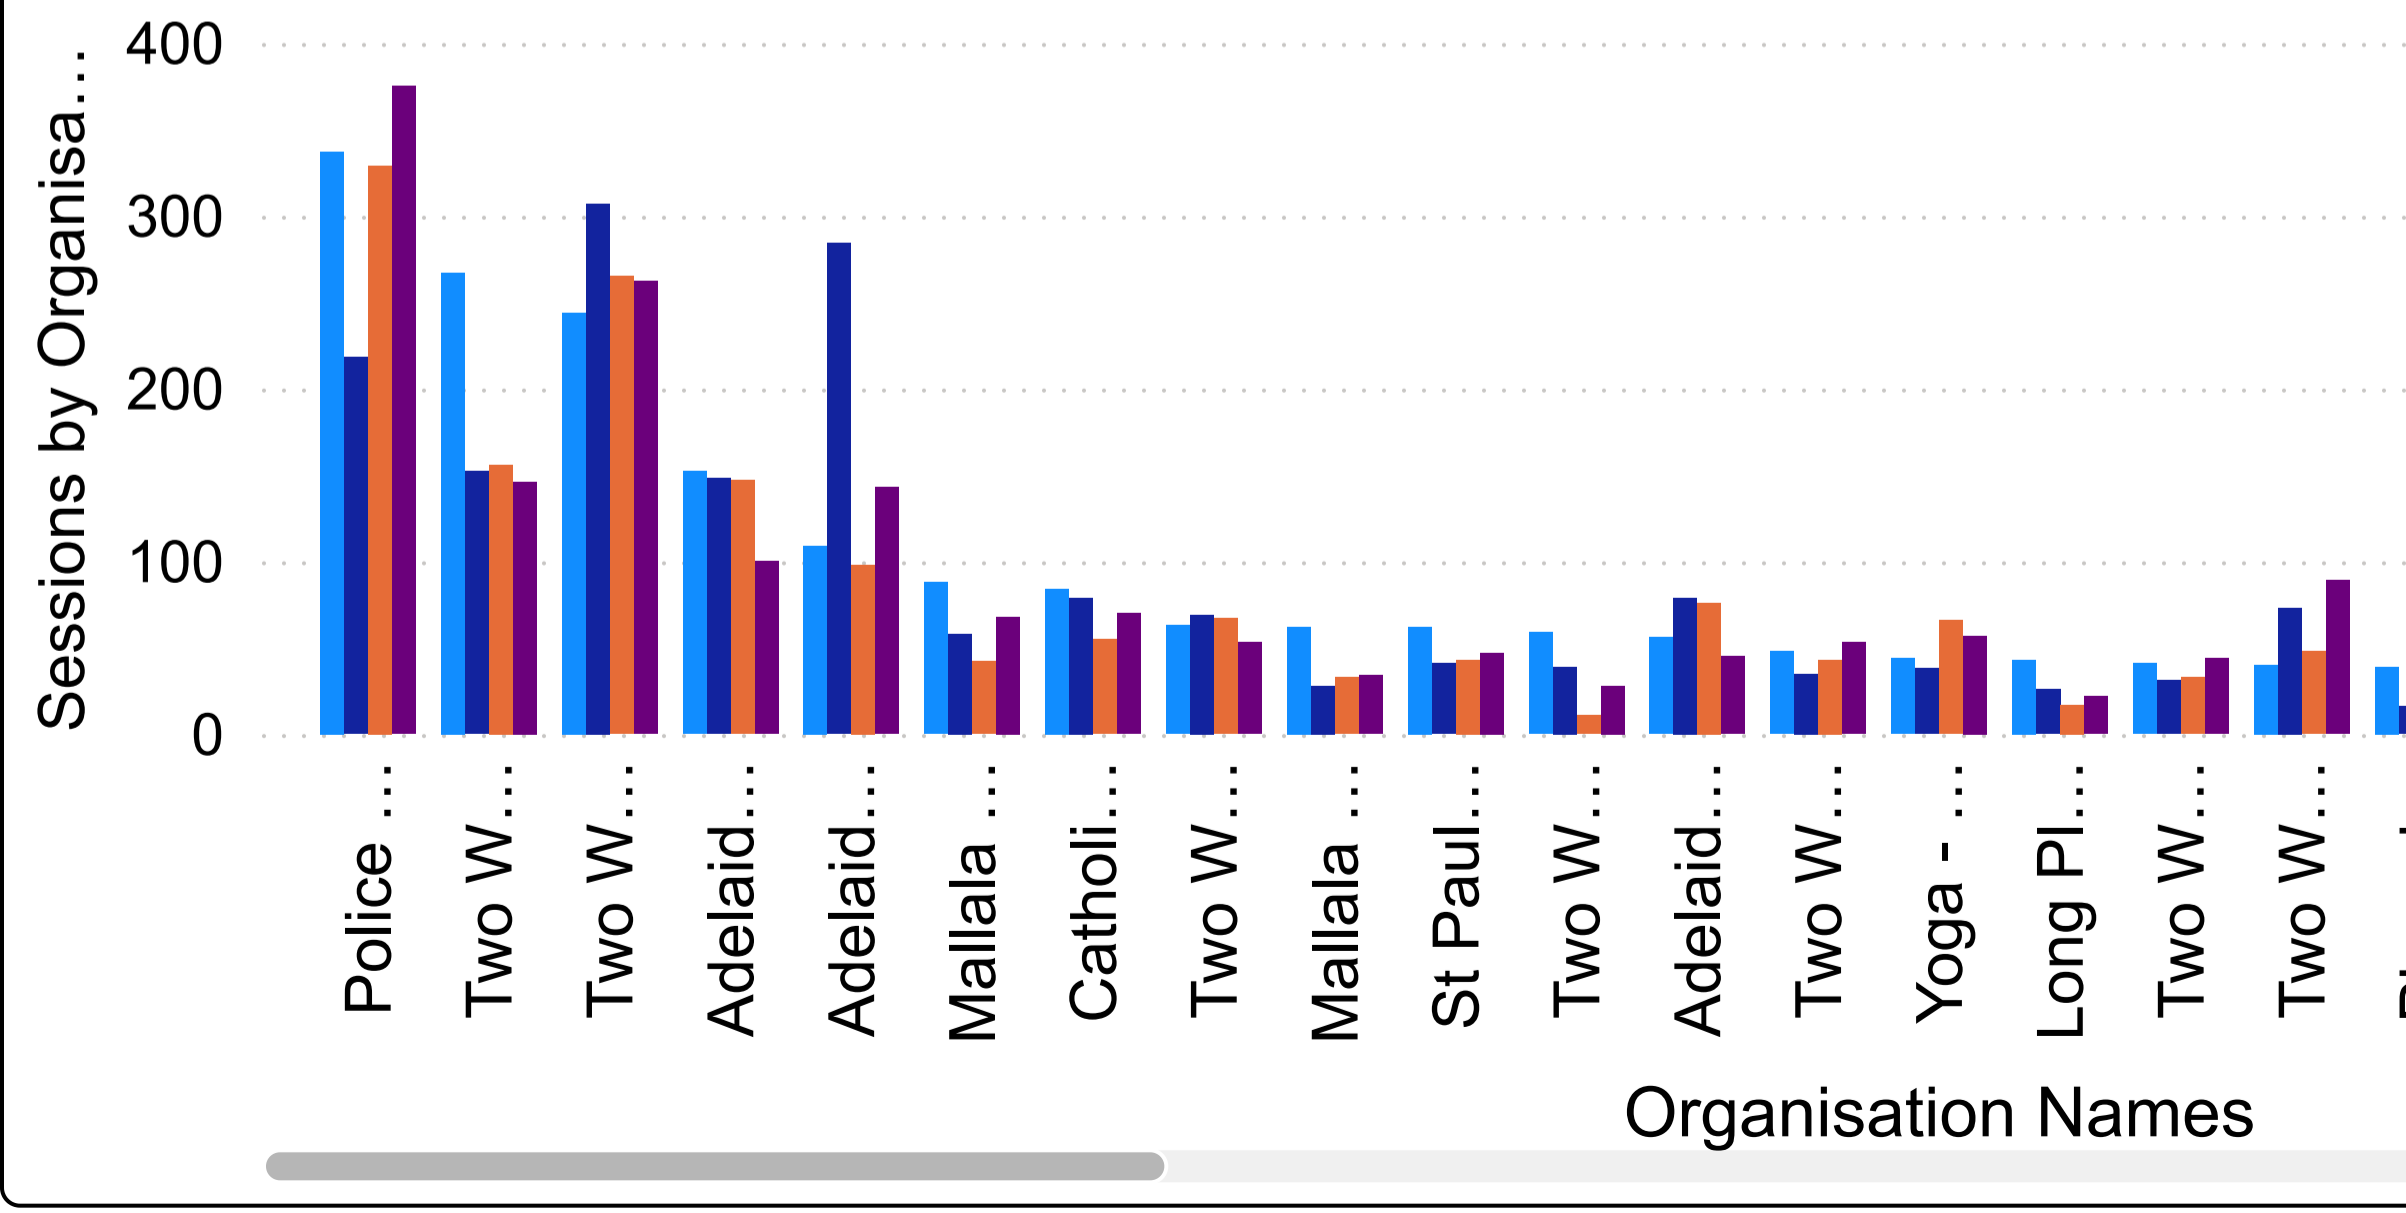

Sessions by Primary Category for Different Years

● 2020-2021 ● 2021-2022 ● 2022-2023 ● 2023-2024

- Dashboard
- Sessions by Primary...
- Sessions by Organisation..
- Sessions Comparision**
- New Users by Primary...
- New Users by Organisation

Primary_Category

All

2019-2020 Sessions	3177
2020-2021 Sessions	7502
2021-2022 Sessions	6568
2022-2023 Sessions	7434

Sessions by Organisation for Different Years

● Sum of Sessions ● Sum of Sessions ● Sum of Sessions ● Sum of Sessions

Organisation Name

All

Different Year Sessions

2019-2020	2020-2021	2021-2022	2022-2023
2251	5594	2432	2735
Sum of New Users	Sum of New Users	Sum of New Users	Sum of New users

New Users by Primary Category

Dashboard
Sessions by Primary...
Sessions by Organisatio...
Sessions Comparision
New Users by Primary...
New Users by Organisation